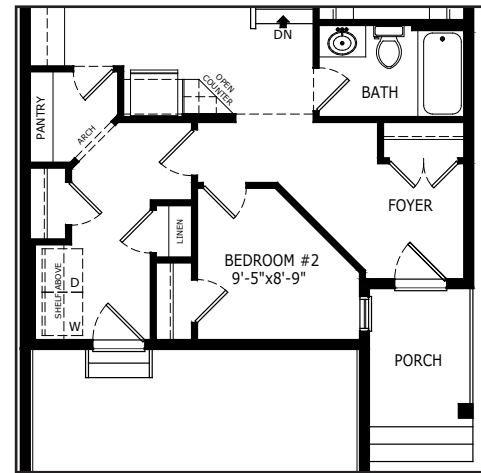

# WINDSOR

MAIN: 1253 SQ FT

## MAIN FLOOR OPTIONS

### OPTIONAL FULL BATH WITH BEDROOM