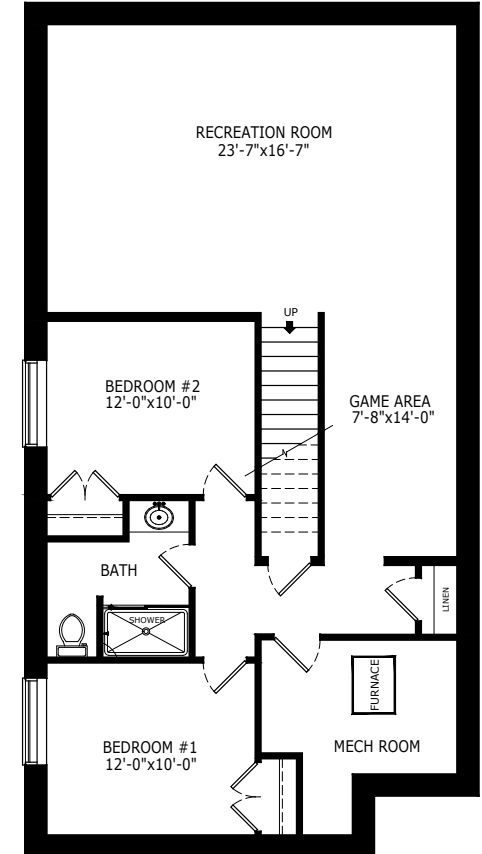

BASEMENT OPTIONS

STANDARD 1008 SQ FT

Scan here for floorplan options and more

Build Your Life

STERLINGCALGARY.COM