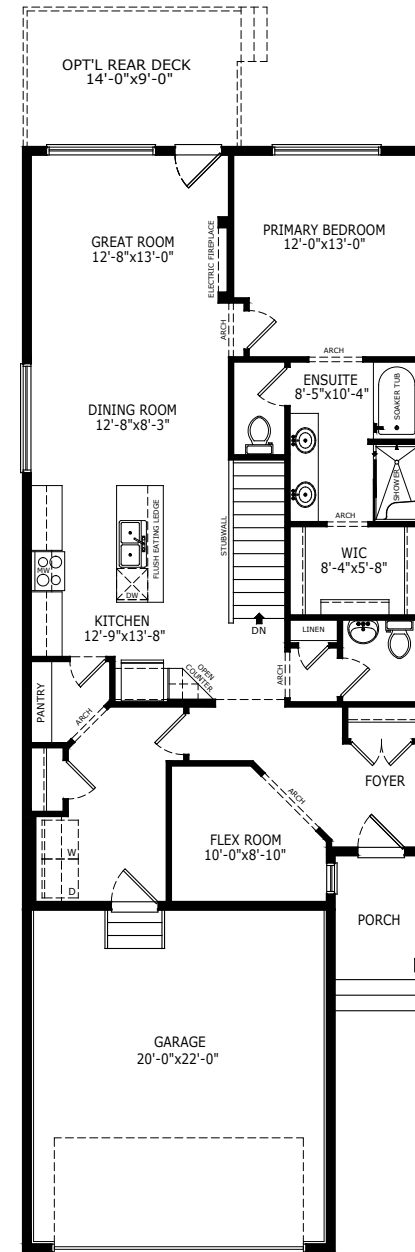

1253 SQ FT  
1 BED  
1.5 BATHS

# WINDSOR

MAIN: 1253 SQ FT

## MAIN FLOOR OPTIONS

### OPTIONAL FULL BATH WITH BEDROOM