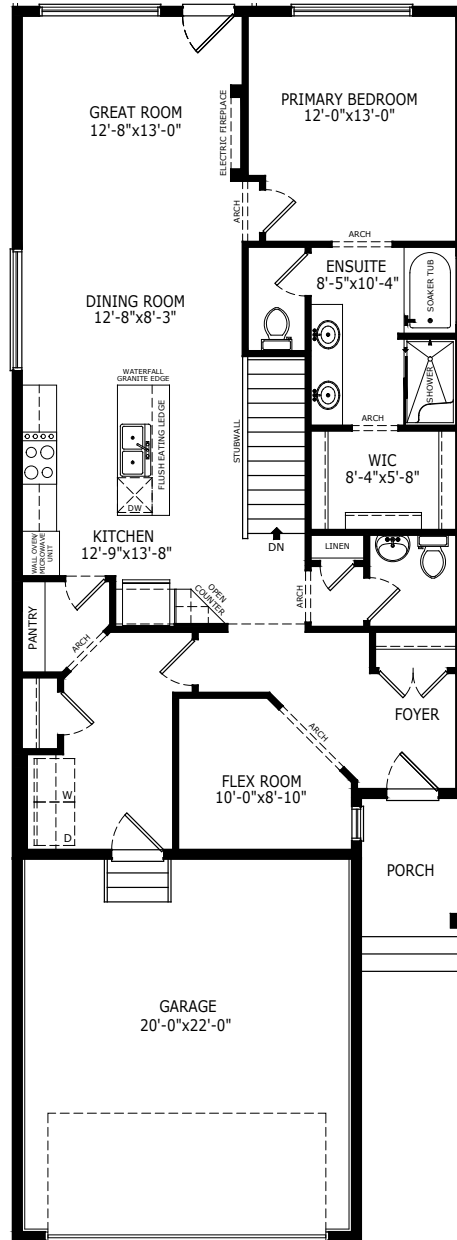

# WINDSOR

MAIN: 1253 SQ FT

## ELEVATIONS

CRAFTSMAN

FARMHOUSE

MODERN

PRAIRIE

## MAIN FLOOR OPTIONS

### OPTIONAL FULL BATH WITH BEDROOM